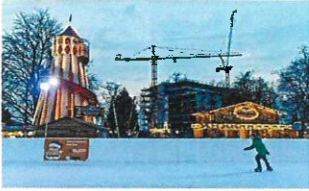

Gallery

Check out some of the pictures from the previous years!

Attractions

Rides And Attractions

Reading Winter On Ice has a great selection of attractions and rides for all the family.

Attractions include:

- Massive Open Air Ice Rink
 - Santa's Grotto
- Attractions for all ages
- and much more!

Santa's Grotto

This year Santa will be visiting Reading once again over the Christmas season at Forbury Gardens, so why not make your Christmas experience even better and come along to visit Santa inside his beautiful Christmas cabin.