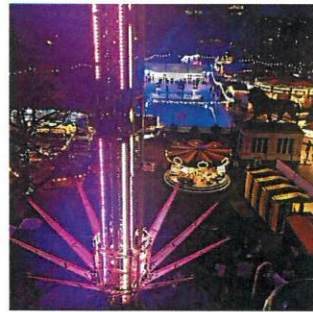

Gallery

Check out some of the pictures from the previous years!

Attractions

Rides And Attractions

Reading Winter On Ice has a great selection of attractions and rides for all the family.

Attractions include:

- Massive Open Air Ice Rink
 - Santa's Grotto
- Attractions for all ages
- and much more!

Santa's Grotto

This year Santa will be visiting Reading once again over the Christmas season at Forbury Gardens, so why not make your Christmas experience even better and come along to visit Santa inside his beautiful Christmas cabin.