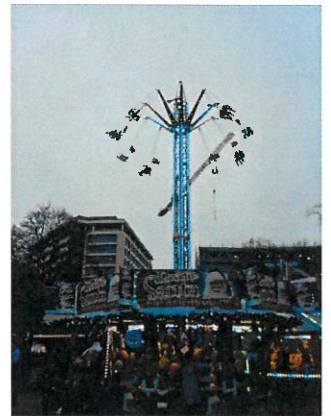

Gallery

Check out some of the pictures from the previous years!

Attractions

Rides And Attractions

Reading Winter On Ice has a great selection of attractions and rides for all the family.

Attractions include:

- Massive Open Air Ice Rink
 - Santa's Grotto
- Attractions for all ages
- and much more!

Santa's Grotto

This year Santa will be visiting Reading once again over the Christmas season at Forbury Gardens, so why not make your Christmas experience even better and come along to visit Santa inside his beautiful Christmas cabin.