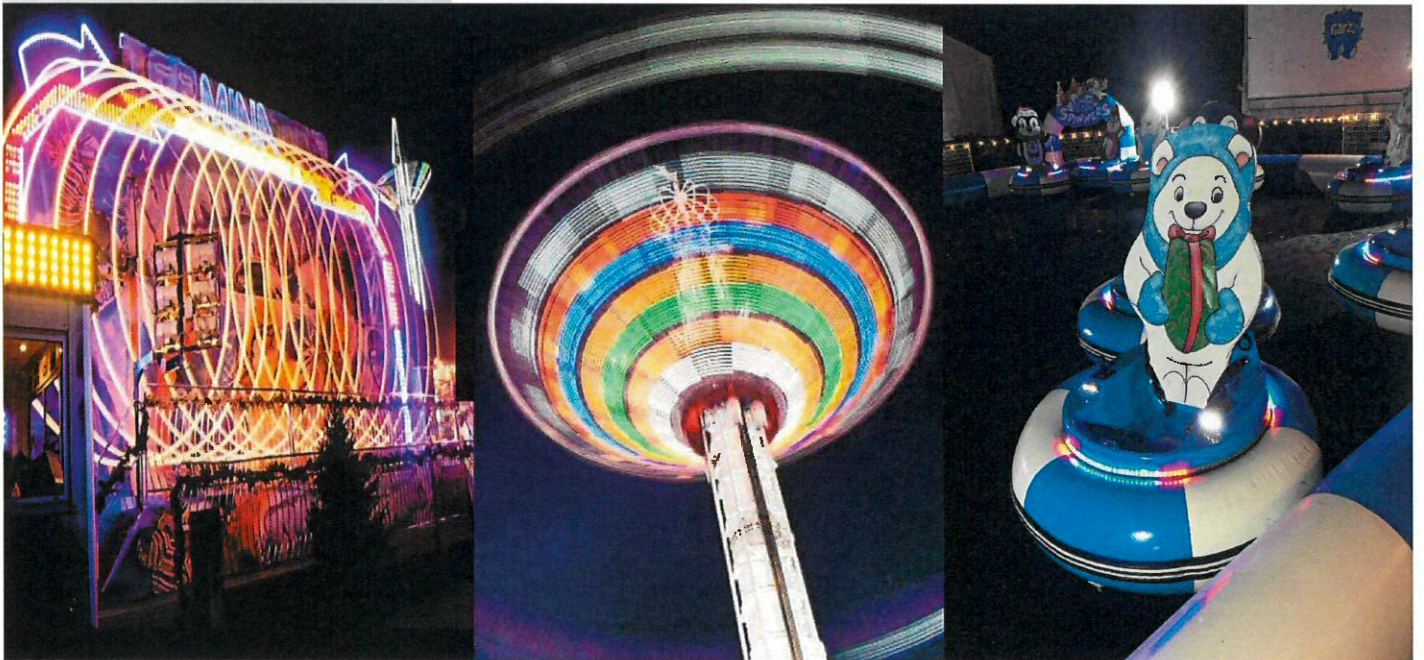

Gallery

Check out some of the pictures from the previous years!

Attractions

Rides And Attractions

Reading Winter On Ice has a great selection of attractions and rides for all the family.

Attractions include:

- Massive Open Air Ice Rink
 - Santa's Grotto
- Attractions for all ages
- and much more!

Santa's Grotto

This year Santa will be visiting Reading once again over the Christmas season at Forbury Gardens, so why not make your Christmas experience even better and come along to visit Santa inside his beautiful Christmas cabin.

The Grotto will be open on the 23rd, 24th, 30th of November until the 24th of December.
Opening Times are 12pm to 6pm

*In the Grotto you are permitted to take your own photos.

Food & Drink

Looking for a bite to eat? Reading Winter On Ice has you covered.