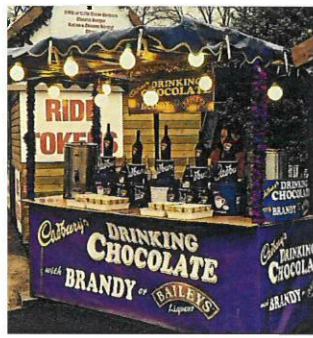

Gallery

Check out some of the pictures from the previous years!

Attractions

Rides And Attractions

Reading Winter On Ice has a great selection of attractions and rides for all the family.

Attractions include:

- Massive Open Air Ice Rink
 - Santa's Grotto
- Attractions for all ages
- and much more!

Santa's Grotto

This year Santa will be visiting Reading once again over the Christmas season at Forbury Gardens, so why not make your Christmas experience even better and come along to visit Santa inside his beautiful Christmas cabin.